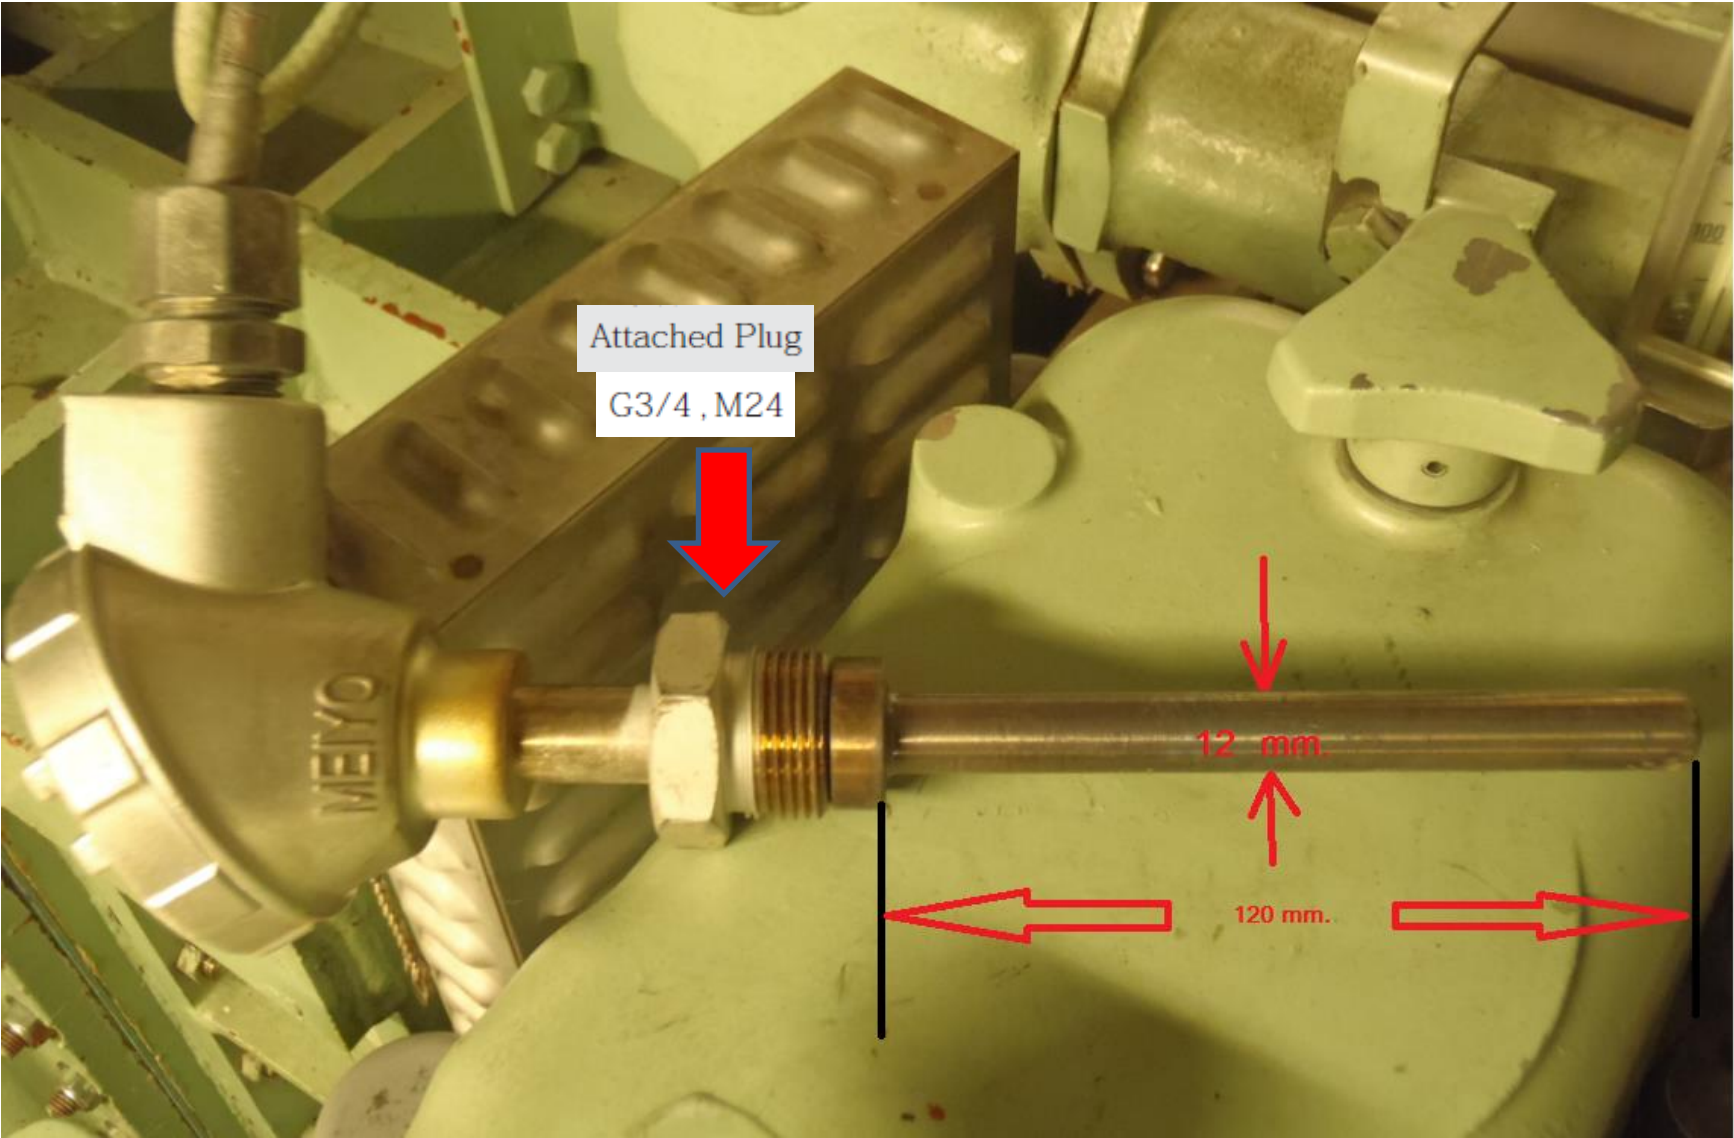

RESISTANCE BULB

TYPE PTR-S D 7.00 °C

Pt100 Ω B

SERIAL B085 F 2-11

Meiyo Electric Co., Ltd. Japan  
NP201F

Attached Plug

G3/4, M24

12 mm.

120 mm.